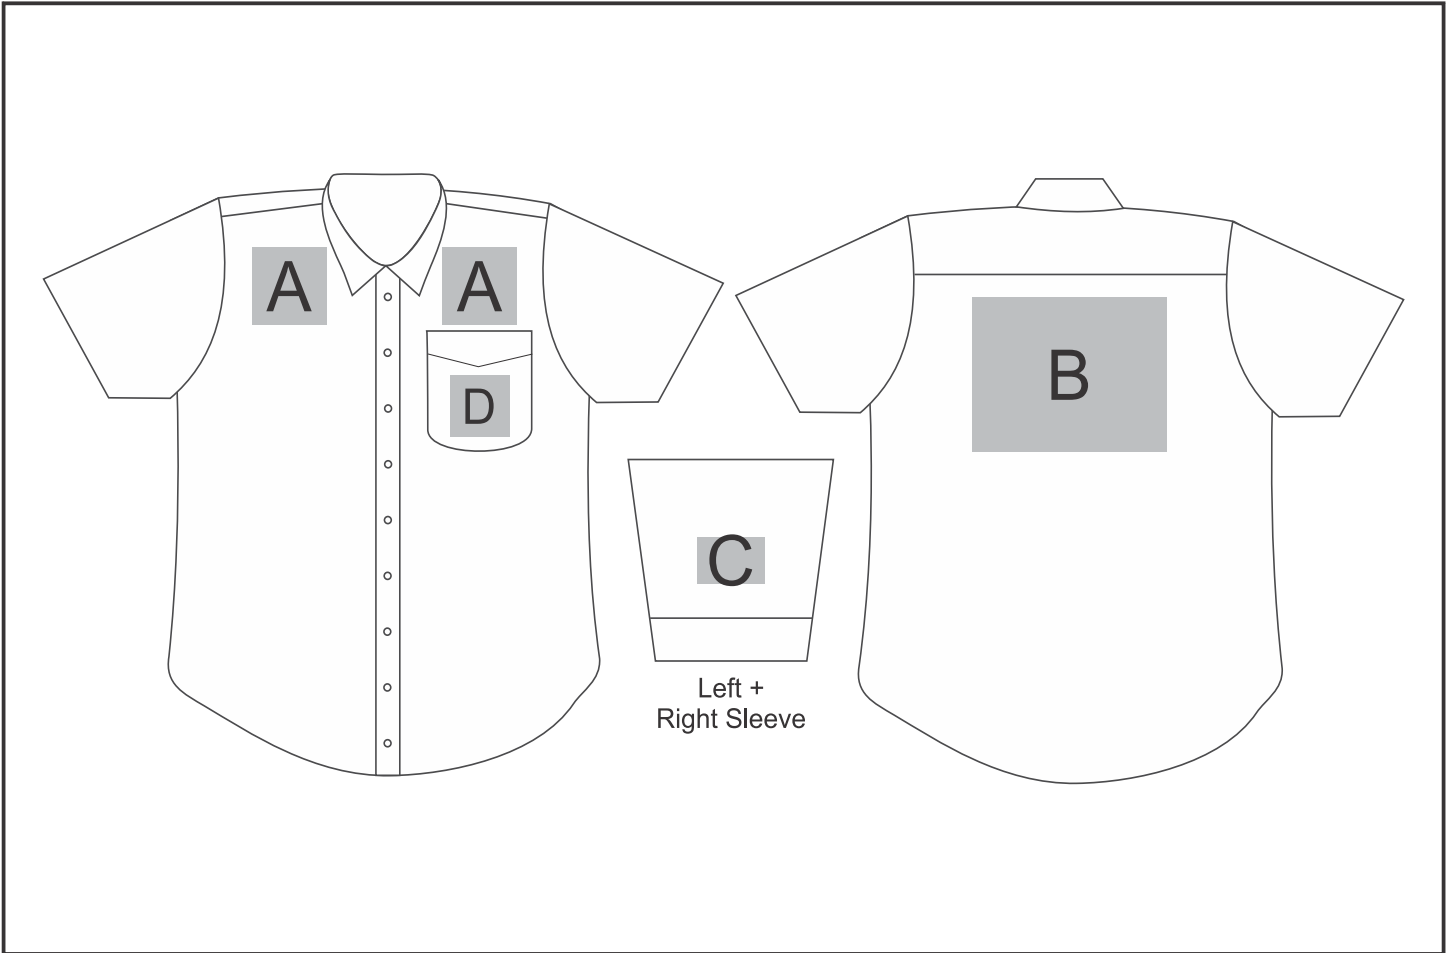

BIZ-3631

Mens Short Sleeve Micro Check Shirt

Need to know:

Includes 1-Position Embroidery OR 1 Position Digital Transfer (setup fee applies)

- Cannot guarantee a 100% straight branding on any clothing item with check or stripe detail
- EMB/DTC inclusive Parameters: Left/Right Chest=100mm x 100mm OR Back = 8000mm²

Branding Options:

Position	Branding Method (Branding Code)	No. of Colours	Dimension
A	Embroidery (EM-CLOTHING)	N/A	100mm wide x 100mm high
A	Screen Print (SP)	6 Colours	100mm wide x 60mm high
A	Digital Transfer Clothing A6 (DTC-A6)	Full Colour	100mm wide x 100mm high
A	Silicone (STP-A)	N/A	30mm wide x 30mm high
A	Silicone (STP-A)	N/A	30mm wide x 30mm high
A	Silicone (STP-B)	N/A	50mm wide x 50mm high

A	Silicone (STP-C)	N/A	80mm wide x 80mm high
A	Silicone (STP-D)	N/A	100mm wide x 40mm high

B	Embroidery (EM-CLOTHING)	N/A	200mm wide x 200mm high
B	Screen Print (SP)	6 Colours	260mm wide x 200mm high
B	Digital Transfer Clothing A6 (DTC-A6)	Full Colour	105mm wide x 148mm high
B	Digital Transfer Clothing A5 (DTC-A5)	Full Colour	210mm wide x 148mm high
B	Silicone (STP-A)	N/A	30mm wide x 30mm high
B	Silicone (STP-B)	N/A	50mm wide x 50mm high
B	Silicone (STP-C)	N/A	80mm wide x 80mm high
B	Silicone (STP-D)	N/A	120mm wide x 40mm high

C	Embroidery (EM-CLOTHING)	N/A	80mm wide x 80mm high
C	Screen Print (SP)	6 Colours	90mm wide x 60mm high
C	Digital Transfer Clothing A6 (DTC-A6)	Full Colour	80mm wide x 80mm high
C	Silicone (STP-A)	N/A	30mm wide x 30mm high
C	Silicone (STP-B)	N/A	50mm wide x 50mm high
C	Silicone (STP-C)	N/A	80mm wide x 80mm high